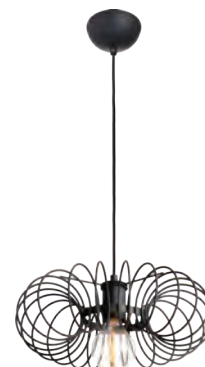

DECORATIVE LIGHTS

SCANDINAVIAN

Code	CR11	MDM-2245-1	V29303	V35170
Power	1 x 60W	1 x 60W	1 x 40W	1 x 40W
Lamp Holder	E27	E27	E27	E27
Size (mm)	Ø340 x 500	Ø320 x 1300	Ø350 x 220 x 1200	Ø350 x 120 x 1200
Material	Iron	Iron & Glass	Iron	Iron
Colour	White	Black	Gold	Black