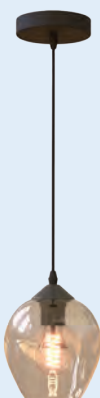

Code	MD79049-1	KP10882-1S-SG	KP10882-1S-AG	KP10882-1L-SG	KP10882-1L-AG	KP10883-1M-SG
Power	40W Max	15W	15W	15W	15W	29W
Lamp Holder	E27	LED	LED	LED	LED	LED
Size (mm)	Ø150 x 640	Ø240 x 1360	Ø240 x 1360	Ø350 x 1290	Ø350 x 1290	Ø400 x 1220
Material	Metal + Glass	Iron + Alu + Acrylic + Glass	Iron + Alu + Acrylic + Glass	Iron + Alu + Acrylic + Glass	Iron + Alu + Acrylic + Glass	Iron + Acrylic + Glass
Colour	Matt Black + Amber Glass	Bronze + Smokey Grey Glass	Bronze + Amber Glass	Bronze + Smokey Grey Glass	Bronze + Amber Glass	Chrome + Smokey Glass