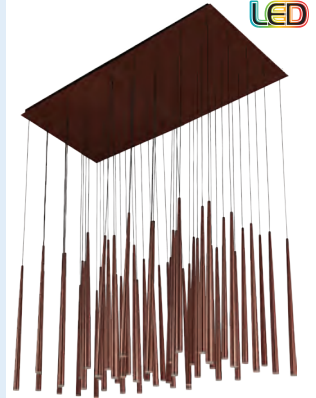

Lamps excluded

Code	A-348-5	AL-7312-5
Power	5 x 60W	5 x 60W
Lamp Holder	E14	E27
Size (mm)	Ø550 x H480	Ø550 x H550
Material / Colour	Chrome	Glass + Metal / Black

Decorative

LIGHTING

CHANDELIERS

Lamps excluded