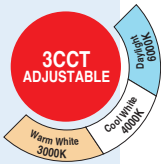

Code	HY5280-832-*	HY5280-842-*	HY5280-862-*	HY5280-838-*	HY5280-850-*
Power	32W	42W	62W	38W	50W
Lamp Holder	LED	LED	LED	LED	LED
Size (mm)	Ø450 x 85	Ø600 x 120	Ø810 x 85	490 x 490 x 85	620 x 620 x 85
Material	Aluminium + Acrylic	Aluminium + Acrylic	Aluminium + Acrylic	Aluminium + Acrylic	Aluminium + Acrylic

* Add finish colour to code: ○ WH (White), ● BK (Black)