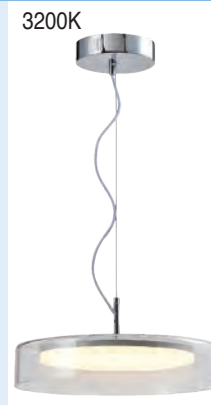

Code	MD79049-1	KP10882-1S-SG	KP10882-1S-AG	KP10882-1L-SG	KP10882-1L-AG	KP10883-1M-SG
Power	40W Max	15W	15W	15W	15W	29W
Lamp Holder	E27	LED	LED	LED	LED	LED
Size (mm)	Ø150 x 640	Ø240 x 1360	Ø240 x 1360	Ø350 x 1290	Ø350 x 1290	Ø400 x 1220
Material	Metal + Glass	Iron + Alu + Acrylic + Glass	Iron + Alu + Acrylic + Glass	Iron + Alu + Acrylic + Glass	Iron + Alu + Acrylic + Glass	Iron + Acrylic + Glass
Colour	Matt Black + Amber Glass	Bronze + Smokey Grey Glass	Bronze + Amber Glass	Bronze + Smokey Grey Glass	Bronze + Amber Glass	Chrome + Smokey Glass