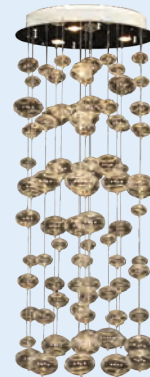

Lamps excluded

Code	A-348-5	AL-7312-5
Power	5 x 60W	5 x 60W
Lamp Holder	E14	E27
Size (mm)	Ø550 x H480	Ø550 x H550
Material / Colour	Chrome	Glass + Metal / Black

Decorative

LIGHTING

CHANDELIERS

Lamps excluded