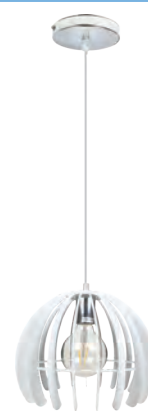

Code	AL-I506	AL-I506-350	AL-I508	AL-I505	AL-I507
Power	60W	60W	60W	60W	60W
Lamp Holder	E27	E27	E27	E27	E27
Size (mm)	Ø250	Ø350	Ø350	Ø300	Ø270
Material	Steel	Steel	Steel	Steel	Steel
Colour	White	White	White	Black	White

*Add colour to code: ● G (Gold), ● BK (Black), ○ W (White)