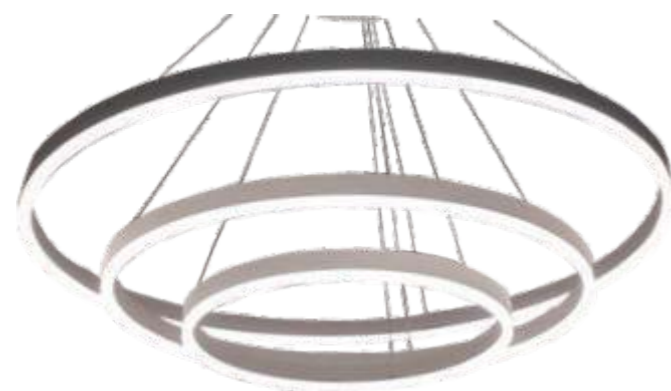

**PXCDA1016-2A**

Pendent Light

- Power: 36WW
- Material: AL+PMMA
- Lamp size:  $\phi 600 \times H1200$ mm
- CCT: 3000K-3300K

**PXCDA1017-2A**

Pendent Light

- Power: 36W+24W
- Material: AL+PMMA
- Lamp size:  $\phi 600 + 400 \times H1200$ mm
- CCT: 3000K-3300K