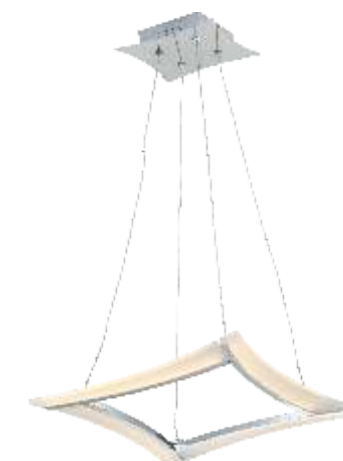

KP10453-4

Pendent Light

- Power: 21.6 W
- Material: Metal+Aluminium+Acryl
- Lamp size: L500xW500xH1500mm
- Color: Chrome