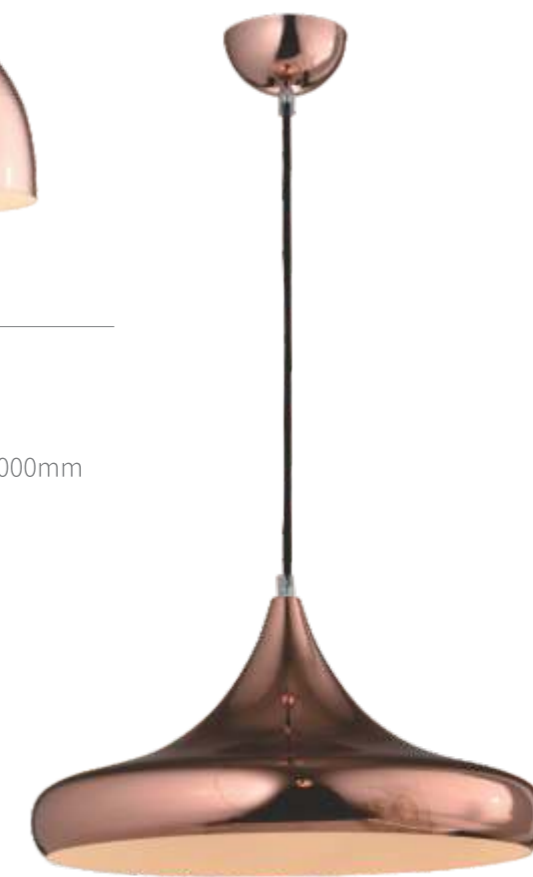

**HKP31390-1**

Pendent Light

- Power: E27x1x60W
- Material: Hardware
- Lamp size: φ200xH1000mm
- Color: White

**HKP31447-1**

Pendent Light

- Power: E27x1x60W
- Material: Iron
- Lamp size: φ300xH1000mm
- Color: Rose Gold

**HKP31449-1**

Pendent Light

- Power: E27x1x60W
- Material: Iron
- Lamp size: φ220xH1000mm
- Color: Rose Gold

**HKP31450-1**

Pendent Light

- Power: E27x1x60W
- Material: Iron
- Lamp size: φ400xH1000mm
- Color: Rose Gold