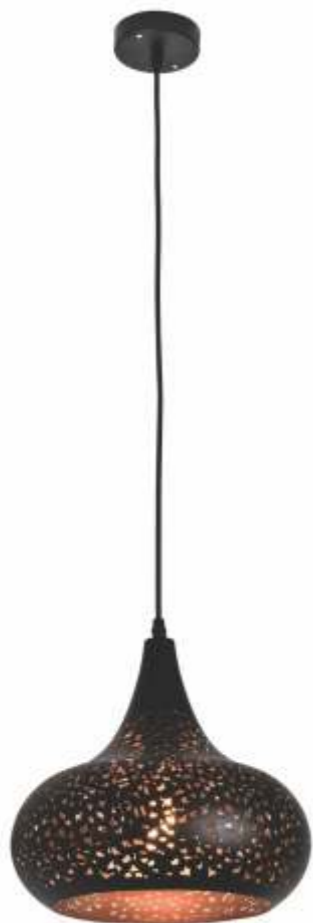

### KP31576-1

Pendent Light

- Power: E27x1x60W
- Material: Iron
- Lamp size: φ360xH1000mm
- Color: Matte black

### HKP31557-1

Pendent Light

- Power: E27x1x60W
- Material: Iron
- Color: Black

### HKP31566-1

Pendent Light

- Power: E27x1x60W
- Material: Iron
- Lamp size:  $\phi$ 400xH1000mm
- Color: Black